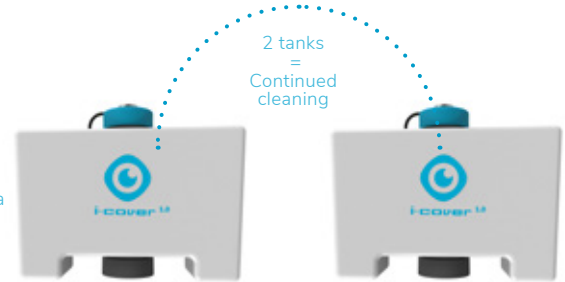

i-cover 1.0 has a removable tank

Empty tank

It takes 10 minutes for the tank to be empty of the i-cover 1.0. That equals 150m² that is fully covered. In comparison, the competitor takes 9 minutes which equals only 100m² that is covered.